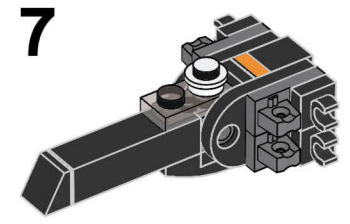

POE DAMERON'S X-WING™

48 LEGO® pieces

HERE ARE THE BUILDING INSTRUCTIONS FOR YOUR TOY. YOU CAN ALSO CUT OUT THE PAGE AND FILE IT IN A FOLDER, THEN YOU CAN REBUILD THE X-WING WHENEVER YOU LIKE.

9

11

10

12