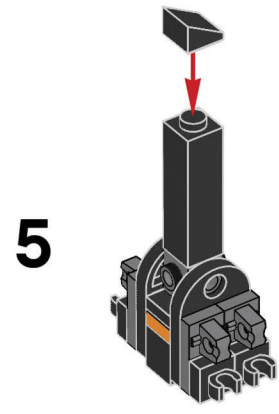

POE DAMERON'S X-WING™

48 LEGO® pieces

HERE ARE THE BUILDING INSTRUCTIONS FOR YOUR TOY. YOU CAN ALSO CUT OUT THE PAGE AND FILE IT IN A FOLDER, THEN YOU CAN REBUILD THE X-WING WHENEVER YOU LIKE.

9

11

10

12