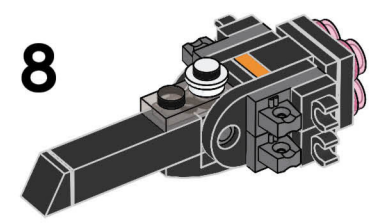

POE DAMERON'S X-WING™

48 LEGO® pieces

HERE ARE THE BUILDING INSTRUCTIONS FOR YOUR TOY. YOU CAN ALSO CUT OUT THE PAGE AND FILE IT IN A FOLDER, THEN YOU CAN REBUILD THE X-WING WHENEVER YOU LIKE.

9

11

10

12